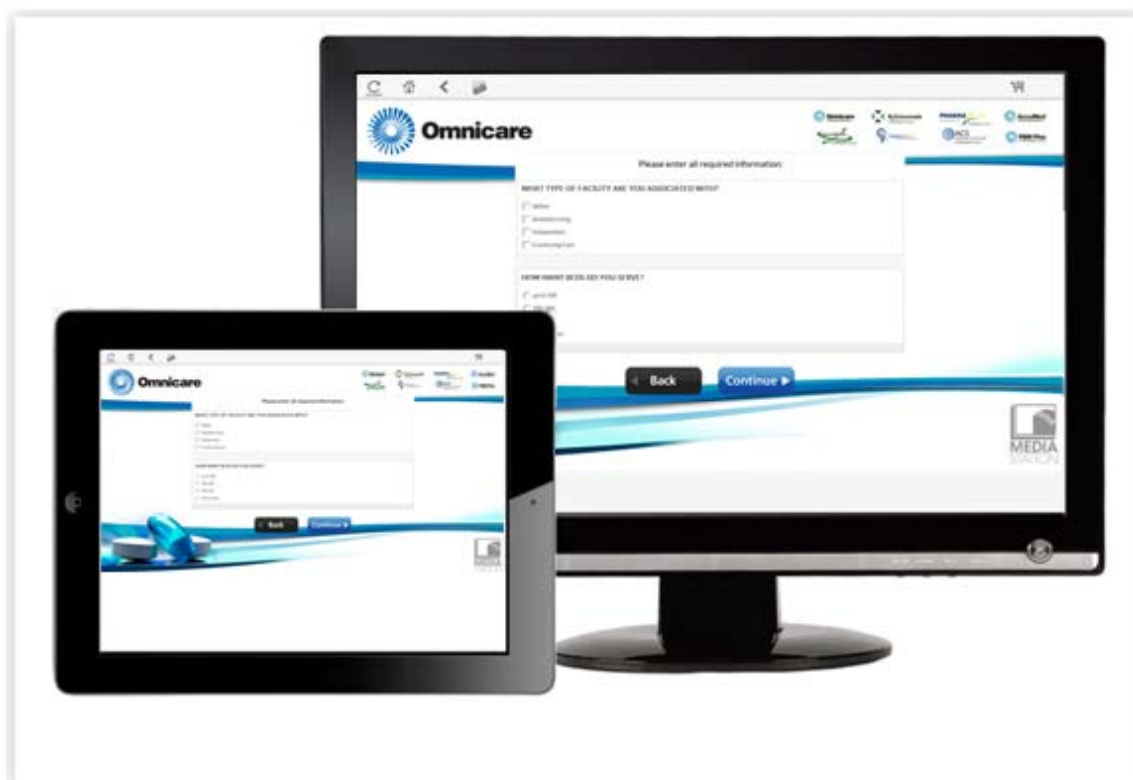

# Lead Station

LEAD STATION by ExhibitForce provides a cloud based turn-key solution for lead capture. Small show or large expo - give your booth staff a dynamic online tool to capture event interaction in real-time with easy to read data analytics. Reduce response time, streamline qualification and capture company specific information in one centralized location.

## Key Features:

- ✓ Measure and Track Prospect Interests
- ✓ Customize Survey Questions
- ✓ Instantly Qualify Leads
- ✓ Integrates with CRM